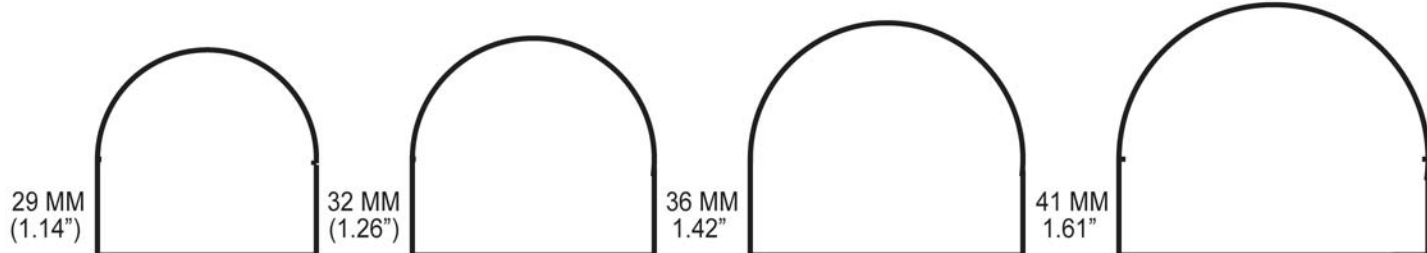

When printing, make sure that "Page Scaling" is set to "none".
To verify that the file has been printed correctly, this line should measure 8 1/2".

GeeWhiz® External Condom Catheter Sizing Guides

Order Online at:
www.seekwellness.com/mystore
For more information or to order by phone, call (800) 840-9301 or email customer.service@seekwellness.com

Cut out Sizing Strip and wrap **SNUGGLY** around shaft of penis to find correct condom size. If arrow tip touches black square between sizes, use next smaller size.

Condom Size in MM

Condom Size (MM)	Condom Size (Inches)
29	3.59"
32	3.96"
36	4.45"
41	5.07"

Use Rounded Sizing Guides or Sizing Guide Strip to Select Correct Condom Size
Estimate correct size by placing rounded guides **over shaft** of penis behind the head of penis to check size.

For best results select size that fits SNUGGLY over the shaft of the penis.